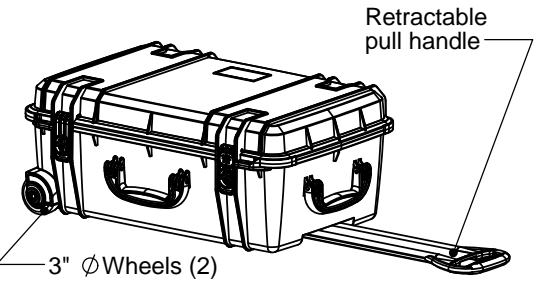

SECTION A-A

NOTES:

- 1) Max. usable inside dimensions are:
22 1/8" X 13 1/2" X 8 1/2" (9 5/16" bottom of boss)
(22.1" X 13.5" X 8.5")
- 2) With Metal Lock Latches p/n SE920ML and Plastic Lock Latches p/n SE920PL are optional.
- 3) Bosses on bottom use a 1/4 self tapping screw.
- 4) Bosses on top use a #10 self tapping screw.