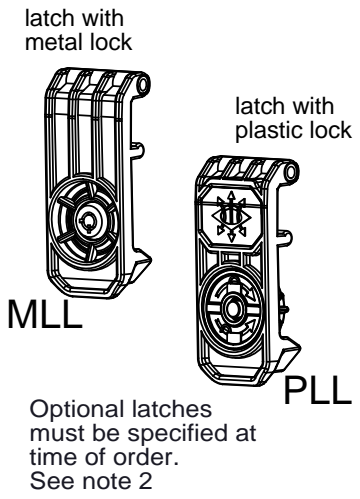

SECTION A-A

NOTES:

- 1) Max. usable inside dimensions are:
22 1/8" X 13 1/2" X 8 1/2" (9 5/16" bottom of boss)
(22.1" X 13.5" X 8.5")
- 2) With Metal Lock Latches p/n SE920ML and Plastic Lock Latches p/n SE920PL are optional.
- 3) Bosses on bottom use a 1/4 self tapping screw.
- 4) Bosses on top use a #10 self tapping screw.